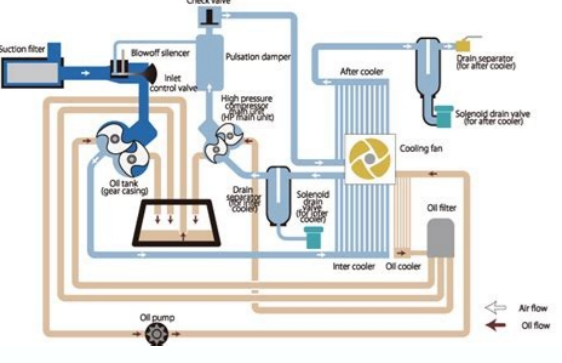

W-400WBX
水性塗料専用スプレーガン