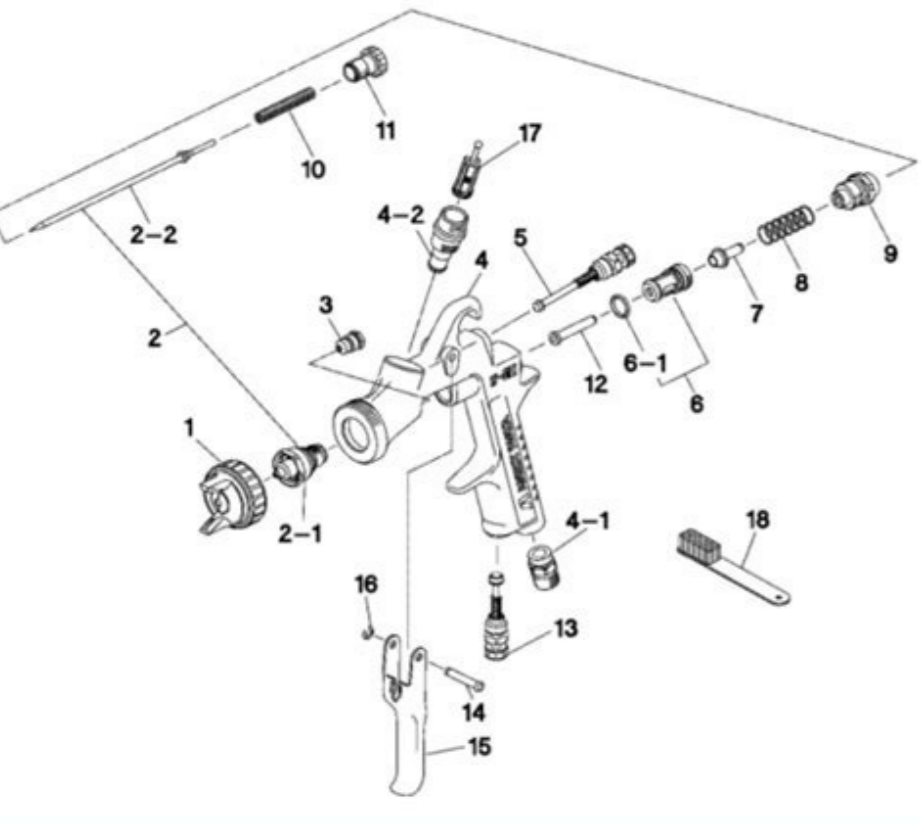

W-400WBX
水性塗料専用スプレーガン